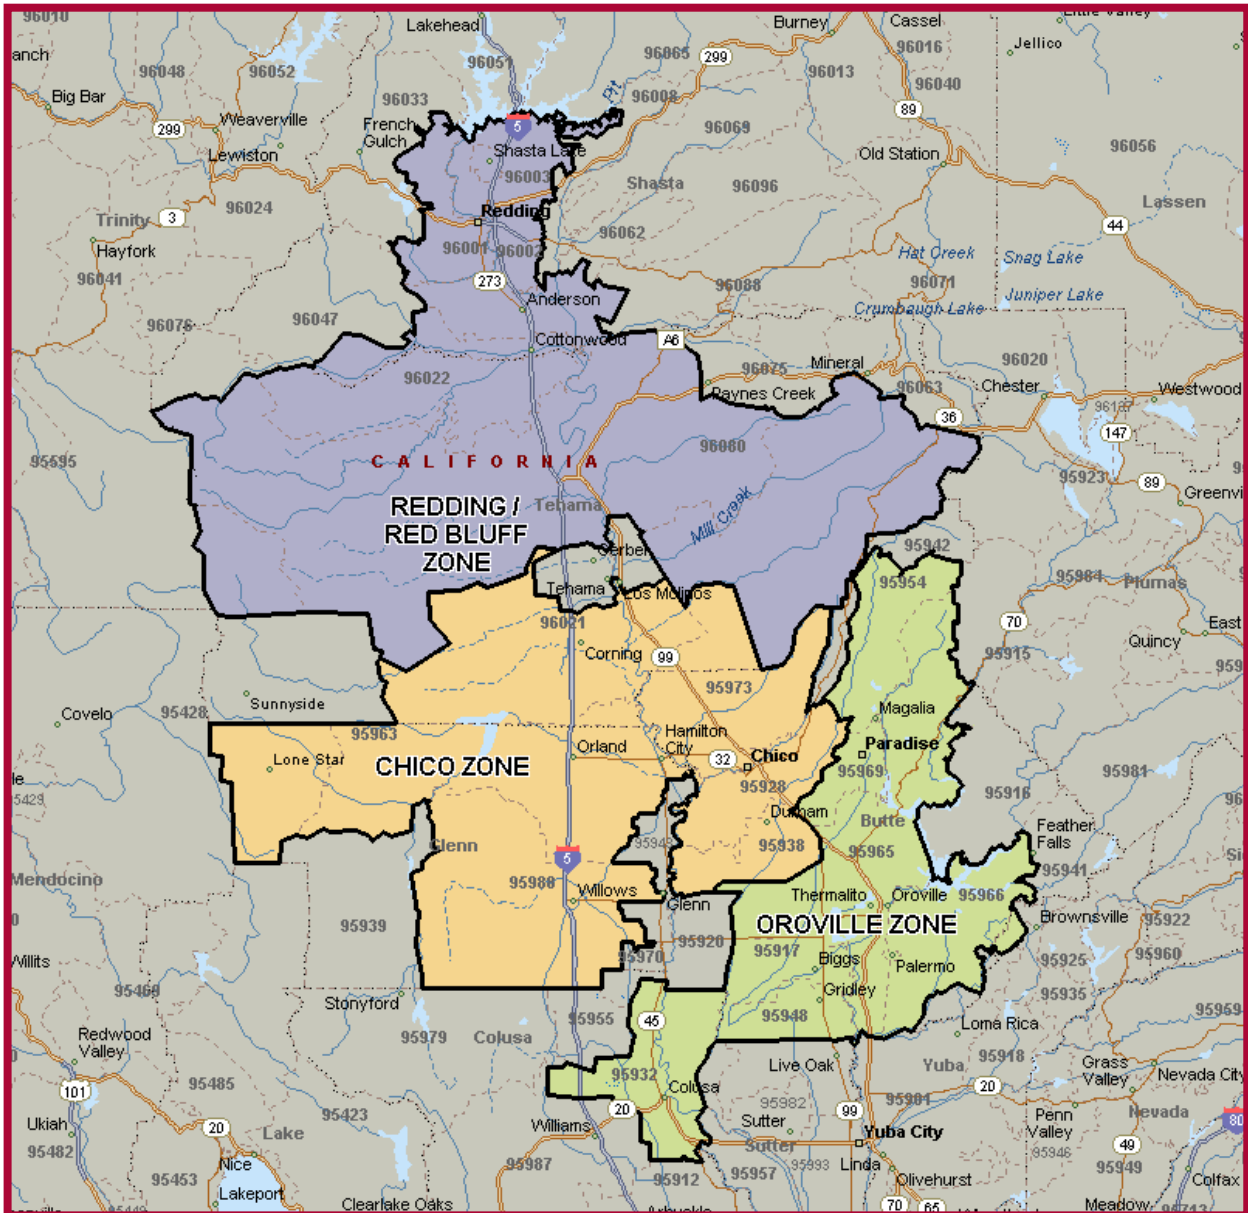

1560 Humbolt Rd. #4, Chico, CA 95928 – PH 530.345.6857
5835 Eastside Road, Redding, CA 96001 – PH 530.241.7352

Chico ZONE

Chico –
95926, 95928, 95973
Willows – 95988
Durham – 95938
Hamilton City – 95951
Orland – 95963
Corning – 96021

Oroville ZONE

Biggs – 95917
Gridley – 95948
Magalia – 95954
Oroville – 95965, 95966
Palermo – 95968
Paradise – 95969

Redding / Red Bluff ZONE

Redding – 96001, 96002, 96003,
Cottonwood – 96022
Anderson – 96007
Shasta City- 96019
Red Bluff - 96080